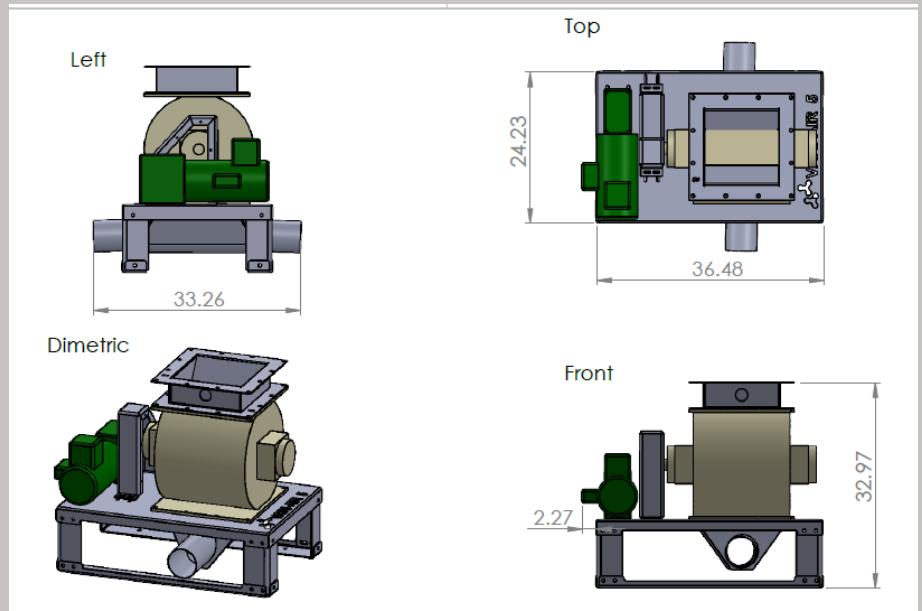

Airlock Dimensions

SYSTEM SIZE	HEIGHT	LENGTH	WIDTH
4"	25.5"	38.5"	32"
5"	32.97"	36.48"	33.26" 24.23" W/O HOPPER
6"	36"	38.5"	35.5"

5" Airlock with Stand

Coming Soon

4" and 6" Airlock Drawings